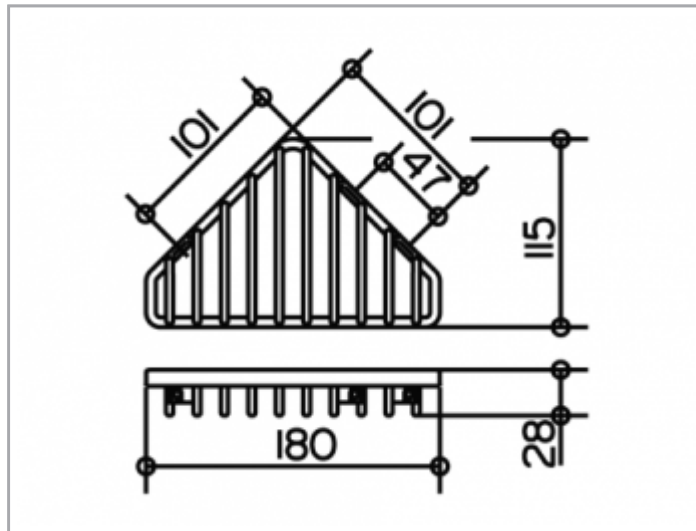

Porte-savons à fils
24903010000 Porte-savon d'angle

PRODUIT

DESSIN

SURFACE

chromé

SPECIFICATIONS

KEUCO SOAP WIRE BASKET for corner installation, wall mounted,
24903010000

chrome-plated soap wire basket for corner installation in a functional
design,

easy to clean

total depth 115 mm, width 180 mm, height 28 mm,

leg length 127 mm

incl. corrosion-free mounting material