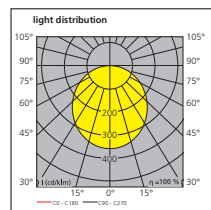

Start PanelLED - 4,000K