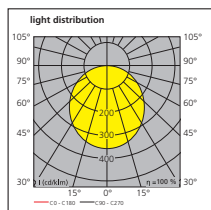

Photometric data

Start PanelLED - 3,000K